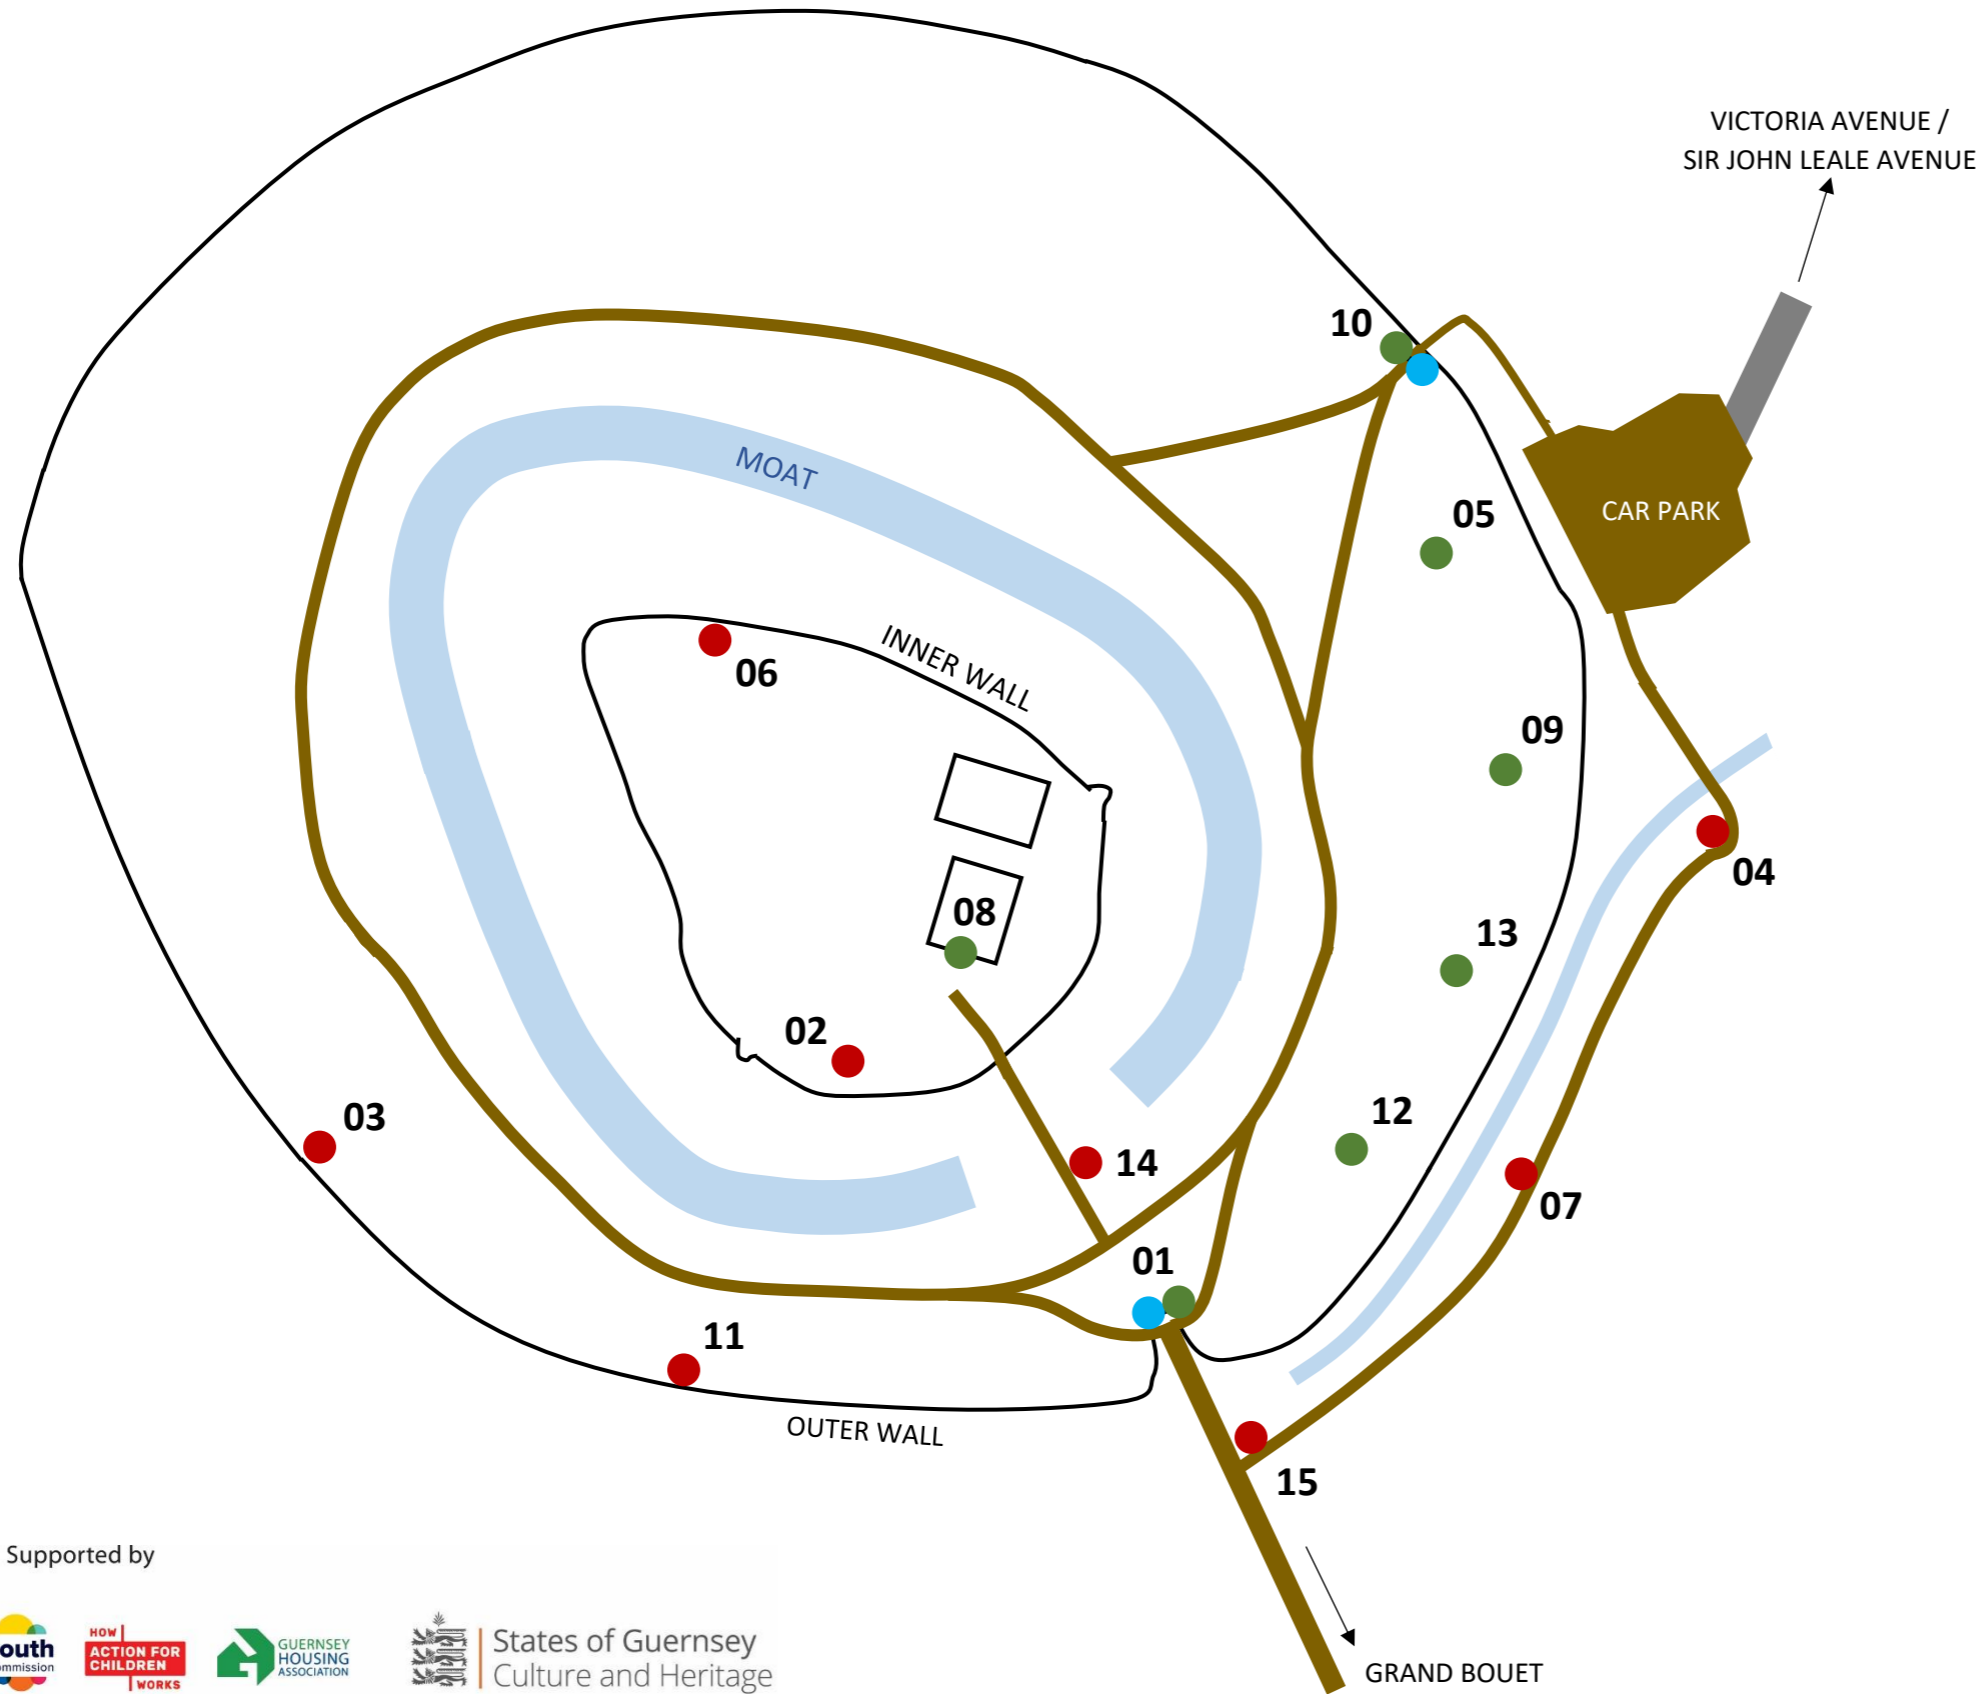

Chateau des Marais Bug Trail

This site is cared for by Guernsey Museums.
If you have any comments or suggestions please get in touch.
Telephone: (01481) 726518 or email: museums@gov.gg

- Information boards with icons
- Post with icons
- Gate / bench with icons

- 01 Red Admiral
- 02 Common Blue Butterfly
- 03 Firebug
- 04 Common Snail
- 05 Common Garden Slug
- 06 Woodlouse Spider
- 07 Common Field Grasshopper
- 08 Red Mite
- 09 Pill Woodlouse
- 10 Buff Tailed Bumblebee
- 11 Seven Spot Ladybird
- 12 Great Green Bush Cricket
- 13 Meadow Froghopper
- 14 Black Garden Ant
- 15 Garden Spider

Enjoy bug hunting but remember that areas of the Chateau, including the walls and moat, may be hazardous especially to small children.

Please take care and supervise children at all times.

Sponsored by

Supported by

States of Guernsey
Culture and Heritage