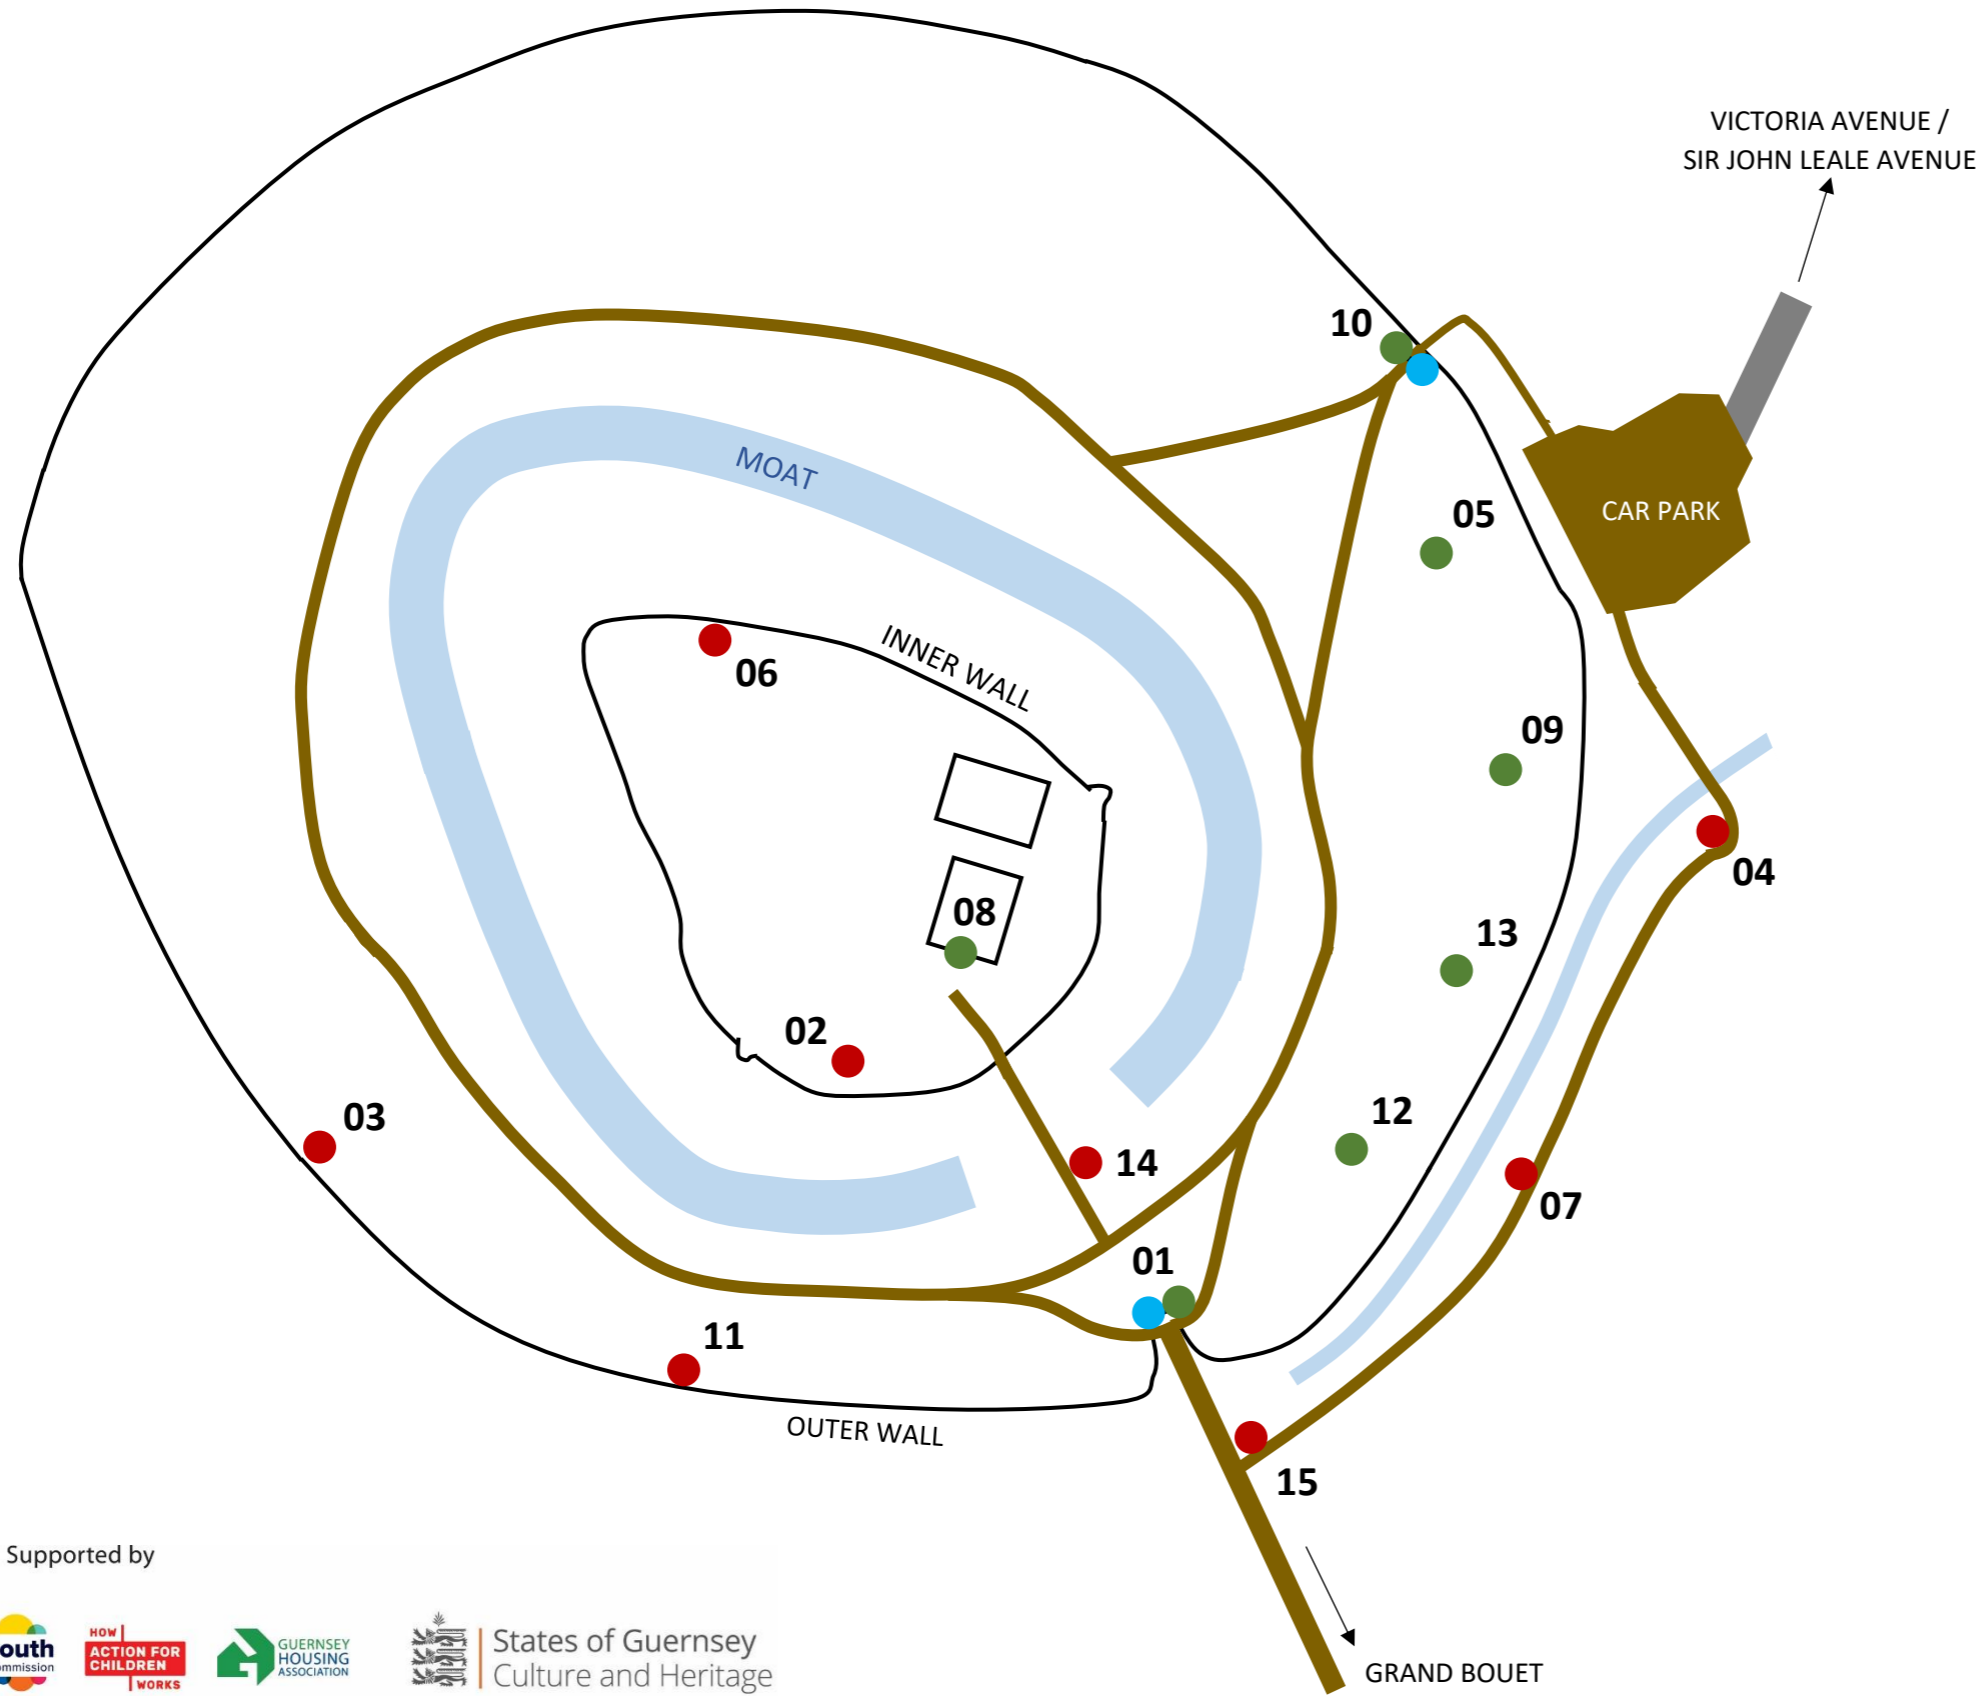

Chateau des Marais Bug Trail

This site is cared for by Guernsey Museums.
If you have any comments or suggestions please get in touch.
Telephone: (01481) 726518 or email: museums@gov.gg

- Information boards with icons
- Post with icons
- Gate / bench with icons

- 01 Red Admiral
- 02 Common Blue Butterfly
- 03 Firebug
- 04 Common Snail
- 05 Common Garden Slug
- 06 Woodlouse Spider
- 07 Common Field Grasshopper
- 08 Red Mite
- 09 Pill Woodlouse
- 10 Buff Tailed Bumblebee
- 11 Seven Spot Ladybird
- 12 Great Green Bush Cricket
- 13 Meadow Froghopper
- 14 Black Garden Ant
- 15 Garden Spider

Enjoy bug hunting but remember that areas of the Chateau, including the walls and moat, may be hazardous especially to small children.

Please take care and supervise children at all times.

Sponsored by

Supported by

States of Guernsey
Culture and Heritage