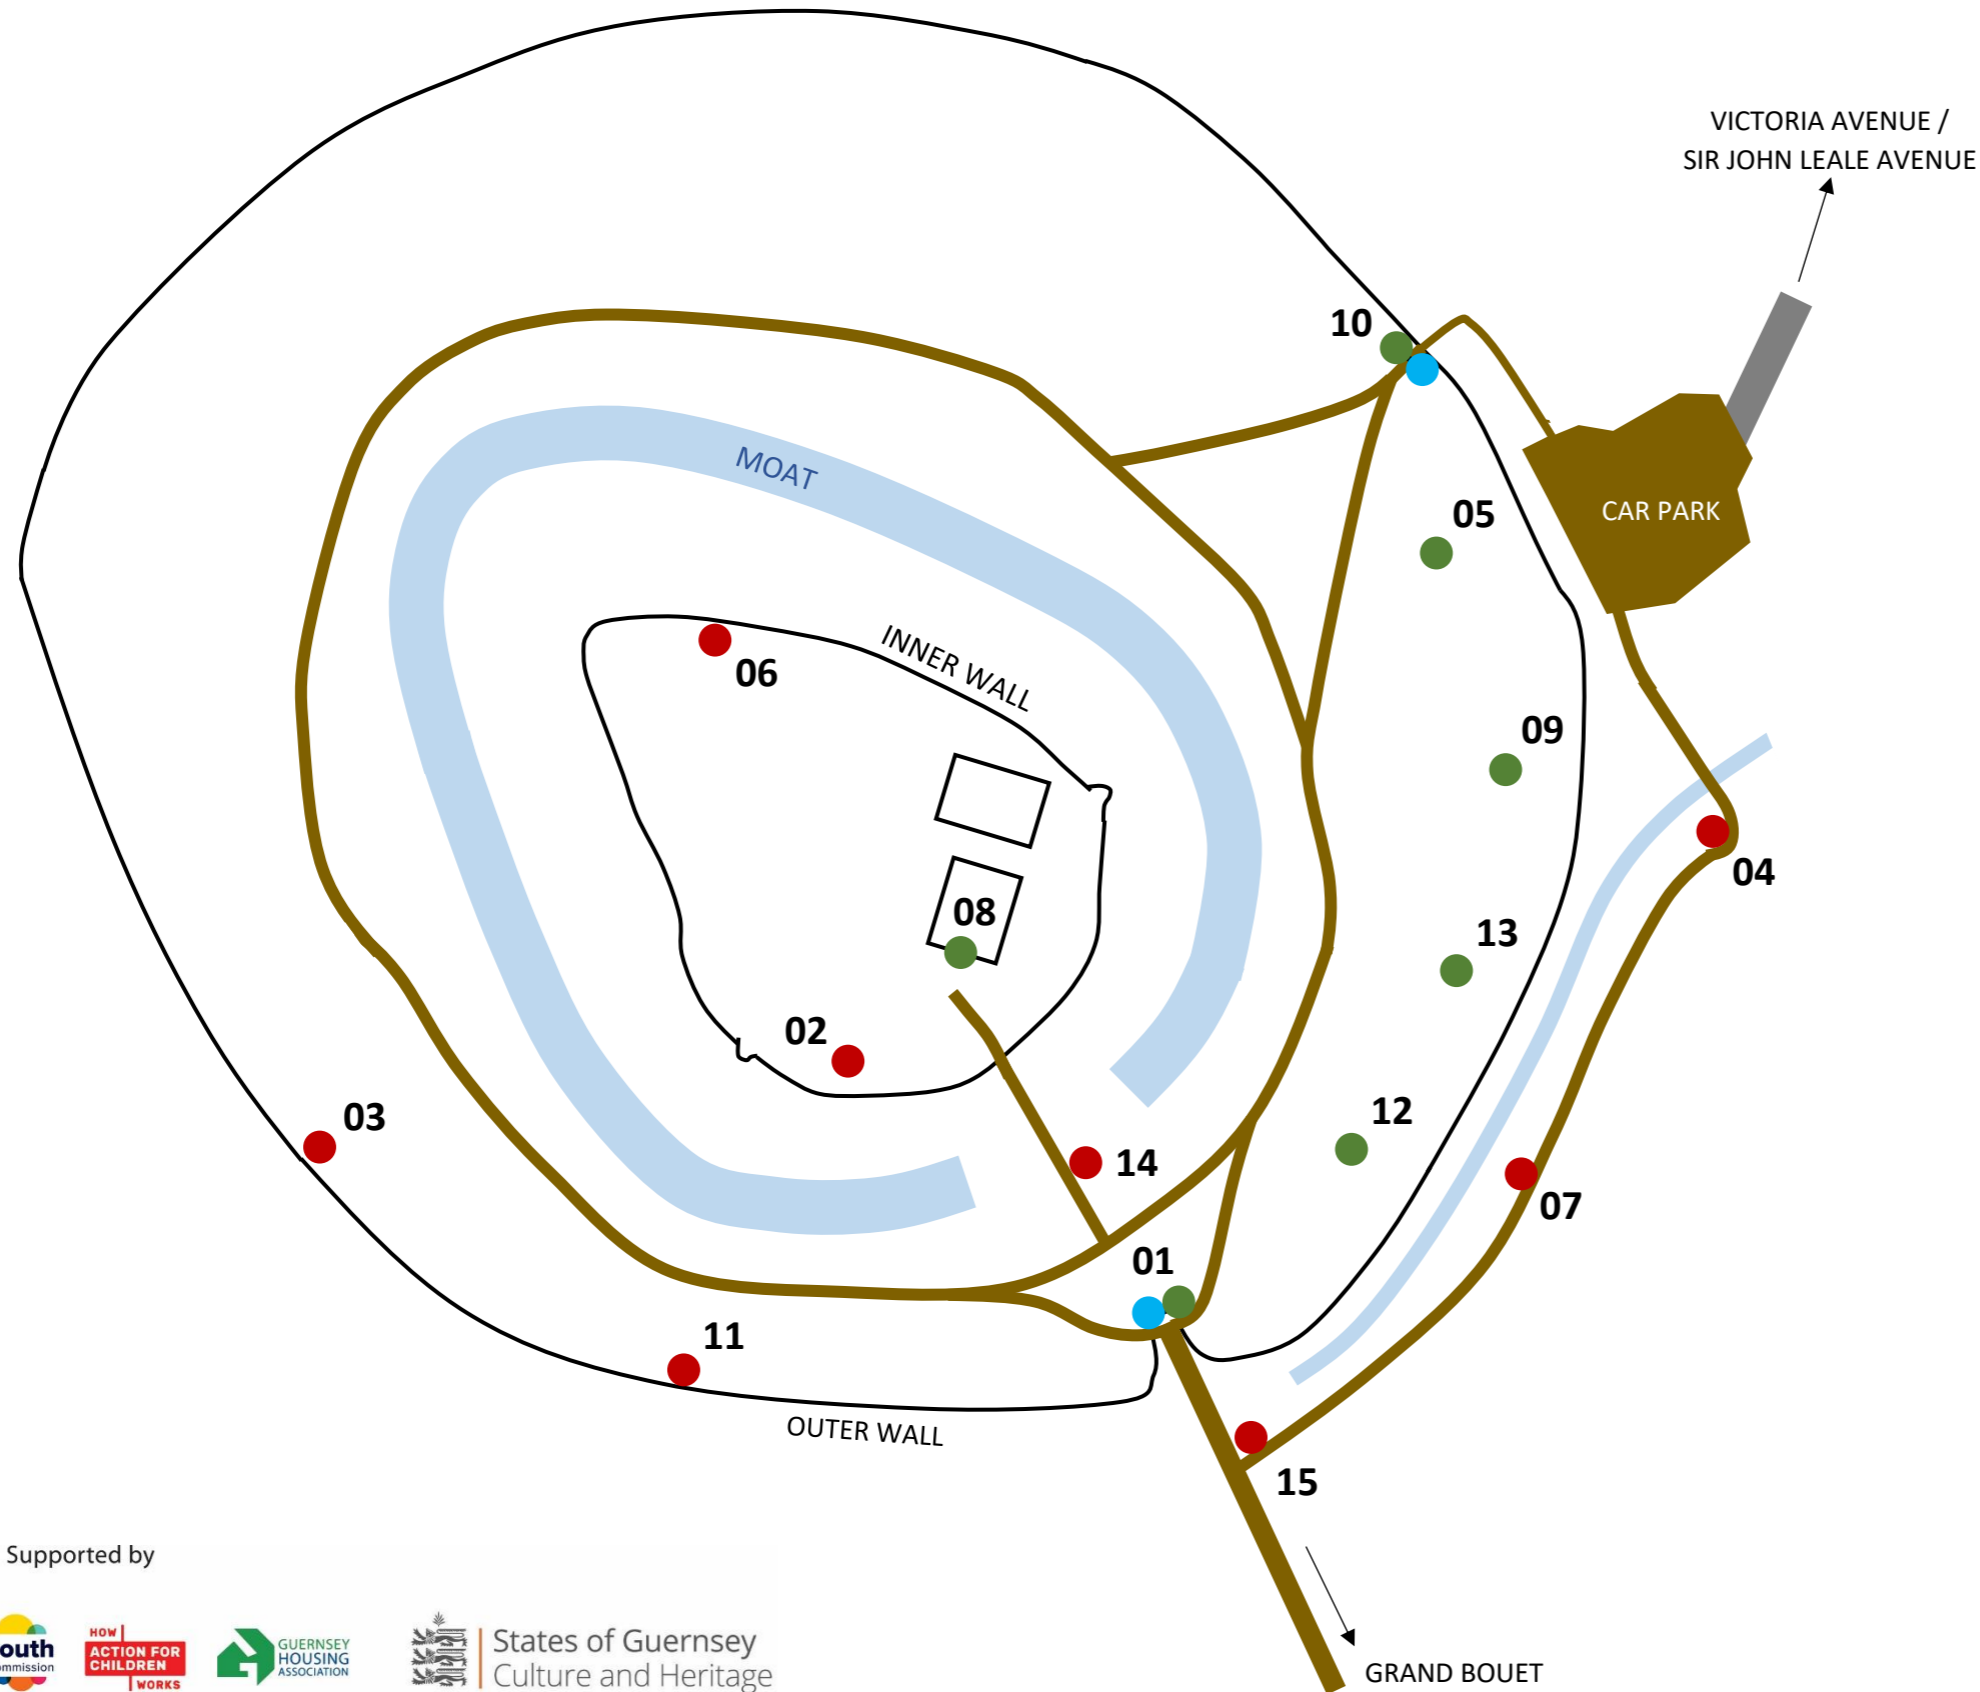

Chateau des Marais Bug Trail

This site is cared for by Guernsey Museums.
If you have any comments or suggestions please get in touch.
Telephone: (01481) 726518 or email: museums@gov.gg

- Information boards with icons
- Post with icons
- Gate / bench with icons

- 01 Red Admiral
- 02 Common Blue Butterfly
- 03 Firebug
- 04 Common Snail
- 05 Common Garden Slug
- 06 Woodlouse Spider
- 07 Common Field Grasshopper
- 08 Red Mite
- 09 Pill Woodlouse
- 10 Buff Tailed Bumblebee
- 11 Seven Spot Ladybird
- 12 Great Green Bush Cricket
- 13 Meadow Froghopper
- 14 Black Garden Ant
- 15 Garden Spider

Enjoy bug hunting but remember that areas of the Chateau, including the walls and moat, may be hazardous especially to small children.

Please take care and supervise children at all times.

Sponsored by

Supported by

States of Guernsey
Culture and Heritage